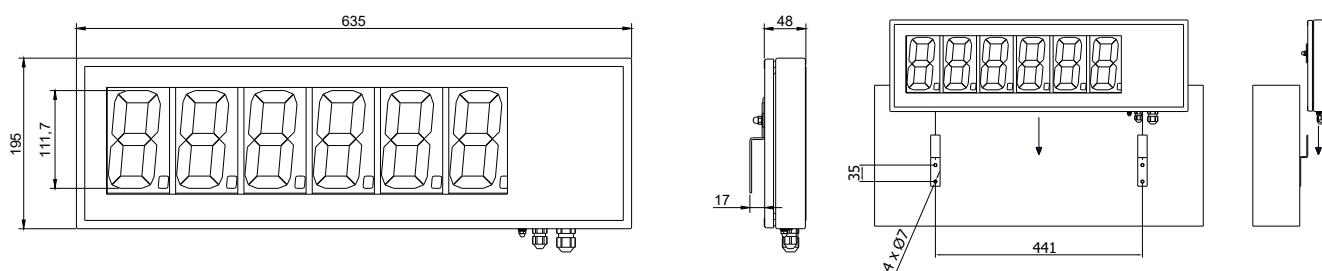

Technical Specifications

	WWG 2/2	WWG 2/3	WWG 2/4
Construction material	stainless steel	stainless steel	stainless steel
Digit height	4.5" (11,2 cm)	4.5" (11,2 cm)	4.5" (11,2 cm)
Intended for	PUE C41H	PUE C/31H	PUE C41H, PUE HY, PUE 5
Communication interface	RS 485	RS 232	RS 232
Signal cable length	5 m (max 150m as option)	3 m (max 10m as option)	3 m (max 10m as option)
Power supply	230 VAC	230 VAC	230 VAC
Operating temperature	-20 ÷ 40°C	-20 ÷ 40°C	-20 ÷ 40°C
Protection class	IP 66/67	IP 66/67	IP 66/67
Dimensions (bez uchwyty)	635×195×48 mm	635×195×48 mm	635×195×48 mm
Net / Gross weight	5.5 kg / 7 kg	5.5 kg / 7 kg	5.5 kg / 7 kg

	WWG 2/5	WWG 2/7
Construction material	stainless steel	stainless steel
Digit height	4.5" (11,2 cm)	4.5" (11,2 cm)
Intended for	PUE 7.1	PUE C315
Communication interface	RS 232	RS 232
Signal cable length	3 m (max 10m as option)	3 m (max 10m as option)
Power supply	230 VAC	230 VAC
Operating temperature	-20 ÷ 40°C	-20 ÷ 40°C
Protection class	IP 66/67	IP 66/67
Dimensions (bez uchwyty)	635×195×48 mm	635×195×48 mm
Net / Gross weight	5.5 kg / 7 kg	5.5 kg / 7 kg

Dimensions

WWG