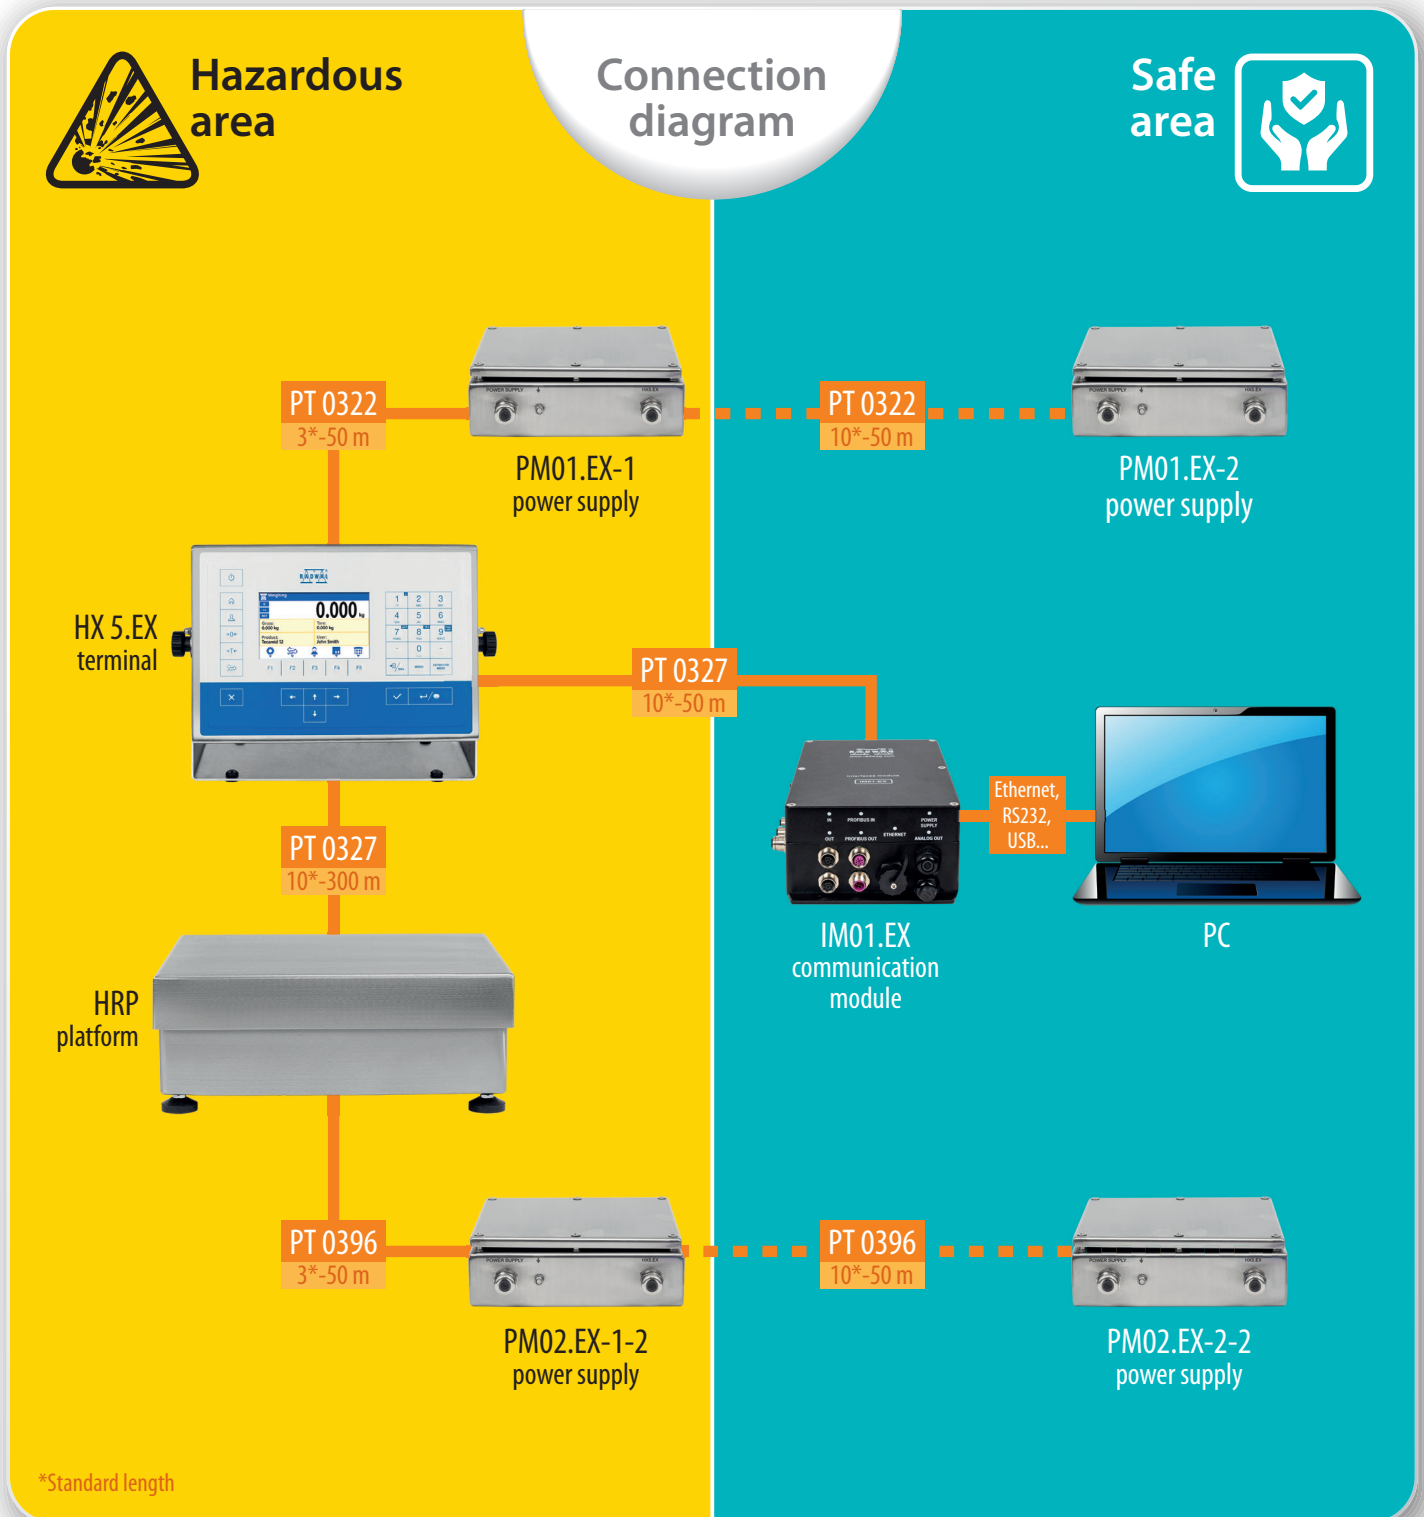

# HRP EX High Resolution Platforms for Hazardous Areas

Diagram of power supply of HRP scales intended to be used in hazardous areas.

\*Standard length