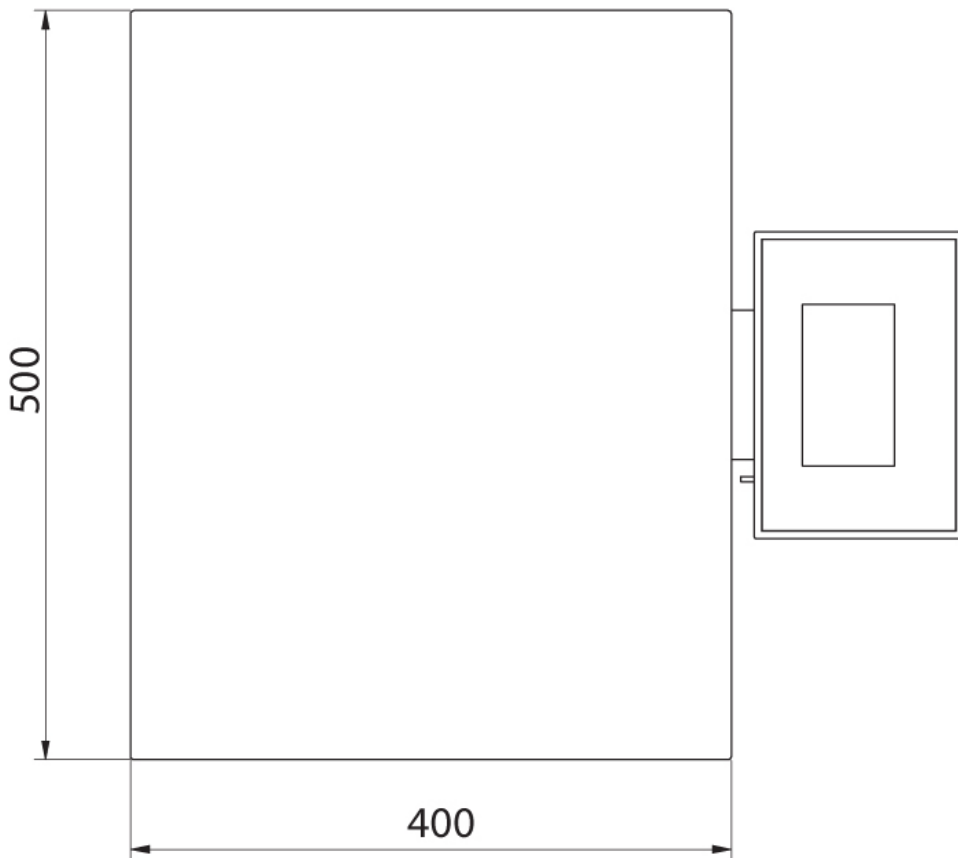

Datasheet

Maximum capacity [Max]	150 kg
Minimum load	1 kg
Readability [d]	50 g
Tare range	-150 kg
Max readability for non-verified scale	5 g
Stabilization time	2 s

Adjustment	external
OIML Class	III
Physical parameters	
Display	5,7" Resistive Color Touchscreen
Weighing pan dimensions	400x500 mm
Packaging dimensions	720x620x210 mm
Net weight	11,1 kg
Gross weight	13,1 kg
Construction	
Protection class	IP 43
Communication interface	
Communication interface	2xRS232, 2xUSB-A, Ethernet, 4 IN / 4 OUT (digital), Wi-Fi
Power supply	
Power supply	100 – 240 V AC 50/60 Hz
Operating temperature	
Operating temperature	-10 – +40 °C

Device dimensions

WPY C2/R
