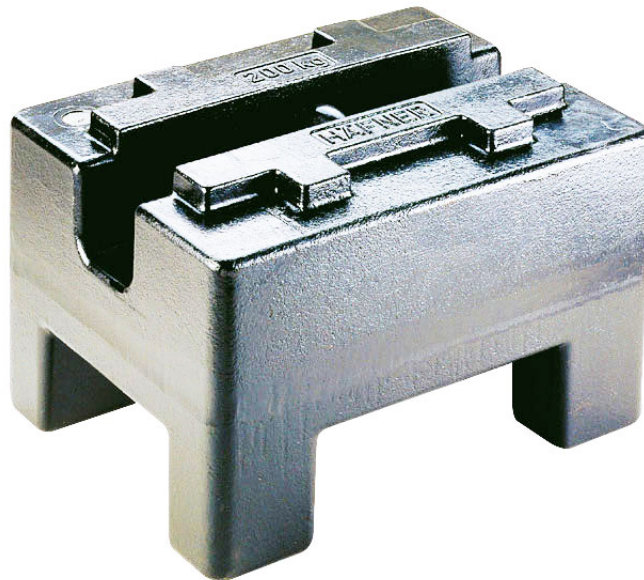

# M1 Mass Standard - Rechteckiges - 2000 kg

The drawings, photos and graphics used are for illustrative purposes only.