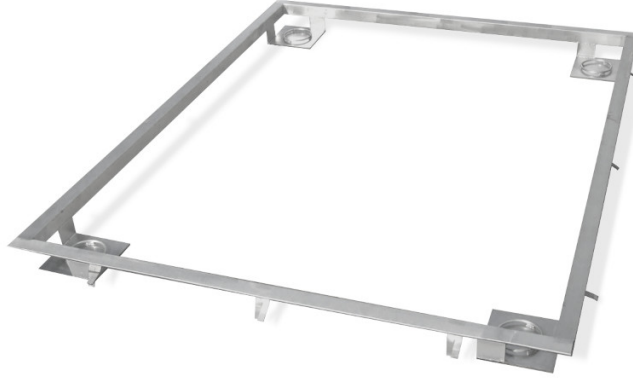

# Frame for Embedding 1500 H8 Scales in the Ground

WX-004-0192

The drawings, photos and graphics used are for illustrative purposes only.

### Fiziksel parametreler

Tartım kefesi boyutları

1200×1200 mm