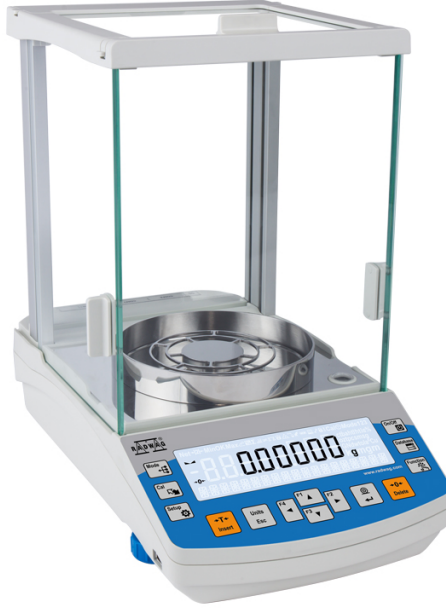

## AS 82/220.R2 PLUS Analitik Terazî

The drawings, photos and graphics used are for illustrative purposes only.

### Fonksiyonlar

Autotest

Dosing

Percent Weighing

Totalizing

Parts counting

Peak hold

Newton unit  
measurement