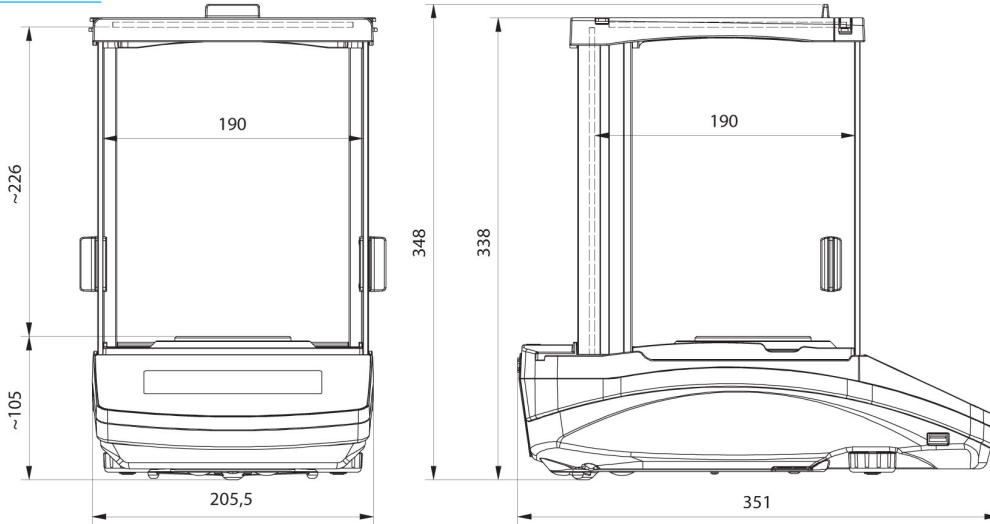

## Cihaz boyutları

AS R2, d = 0.01 mg

AS R2, AS R1 d = 0.1 mg