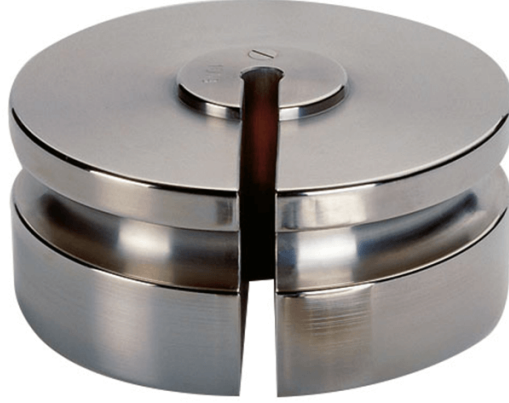

## F2 Kütle Standardı - oluklu ağırlıklar - 2 kg

The drawings, photos and graphics used are for illustrative purposes only.