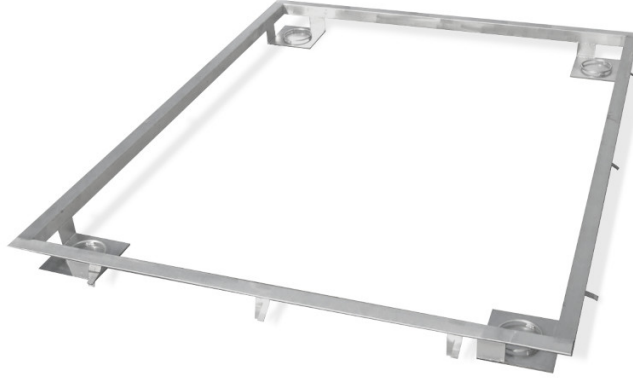

## Frame for Embedding 3000 H9 Scales in the Ground

The drawings, photos and graphics used are for illustrative purposes only.

#### Fiziksel parametreler

Tartım kefesi boyutları 1500×1500 mm