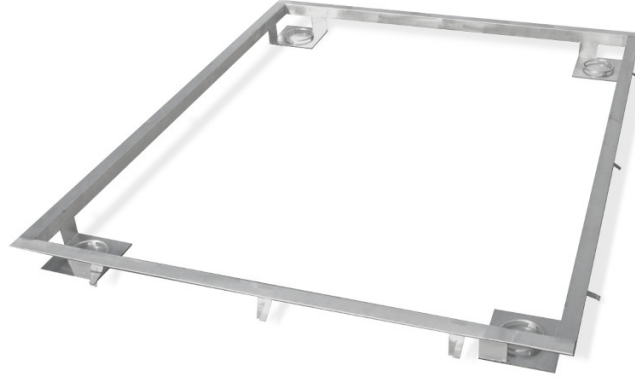

## Frame for Embedding 3000 H9 Scales in the Ground

The drawings, photos and graphics used are for illustrative purposes only.

#### Fiziksel parametreler

Tartım kefesi boyutları 1500×1500 mm