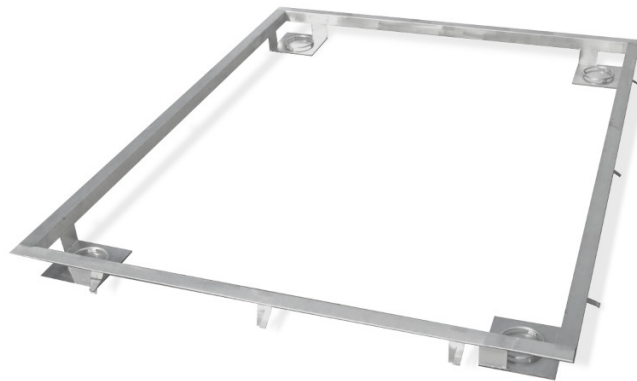

# Frame for Embedding 3000 H9 Scales in the Ground

The drawings, photos and graphics used are for illustrative purposes only.

### Physical parameters

Weighing pan dimensions	1500×1500 mm
-------------------------	--------------