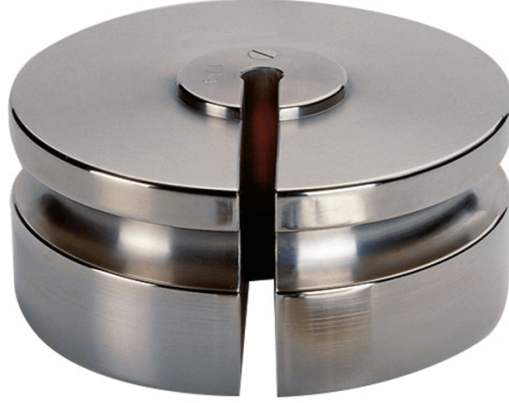

More information on the website
radwag.com/tr/info,w1,P2V

F2 Kütle Standardı - oluklu ağırlıklar - 1 kg

The drawings, photos and graphics used are for illustrative purposes only.

Teknik Veriler

Metrolojik parametreler