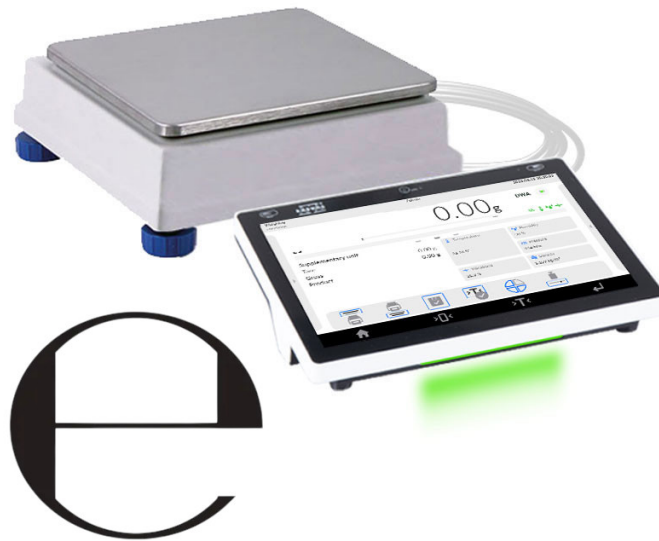

More information on the website
radwag.com/en/info,w1,NRE

CY10.0,6/1,2.D2.K.M2.PGC Scale

The drawings, photos and graphics used are for illustrative purposes only.

Functions

-  Dosing
-  Percent Weighing
-  Parts counting
-  Peak hold
-  Formulation
-  IR sensors
-  Animal weighing
-  Statistical Quality Control
-  Packaged Goods Control
-  Wi-Fi

Datasheet

Metrological parameters	
Maximum capacity [Max]	0.6 / 1.2 kg
Minimum load	5 / 10 g
Readability [d]	0.1 / 0.2 g
Verification unit [e]	0.1 / 0.2 g
Tare range	-1.2 kg
Stabilization time	3 s
Adjustment	external

Metrological parameters	
OIML Class	II
Physical parameters	
Leveling system	manual
Display	10" graphic colour touchscreen
Cable length	1 m
Weighing pan dimensions	195×195 mm
Packaging dimensions	500×310×150 mm
Net weight	3.7 kg
Gross weight	4.6 kg
Construction	
Protection class	IP 43
Housing	steel + ABS
Communication interface	
Communication interface	2×USB-A, USB-C, HDMI, Ethernet, Wi-Fi, Hotspot
Electrical parameters	
Power supply	12 – 15 V DC
Power consumption	1 A
Environmental conditions	
Operating temperature	+15 – +30 °C
Storage temperature	-25 – +70 °C
Relative humidity	10% – 80% RH no condensation