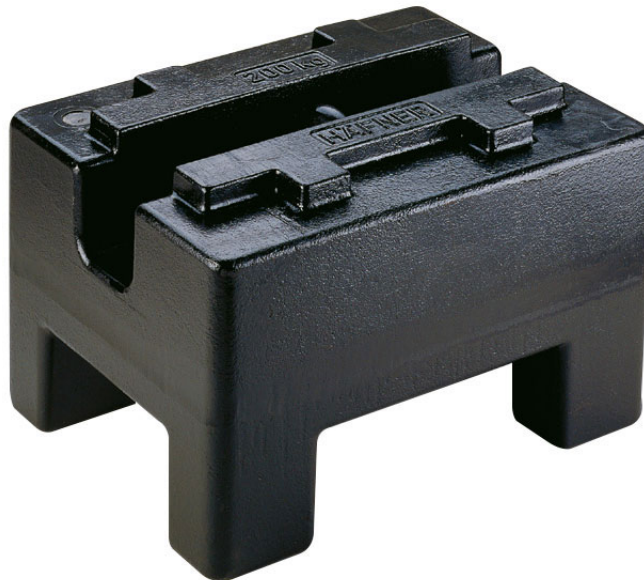

## Pesi standard M1 - rettangolare - 500 kg

The drawings, photos and graphics used are for illustrative purposes only.