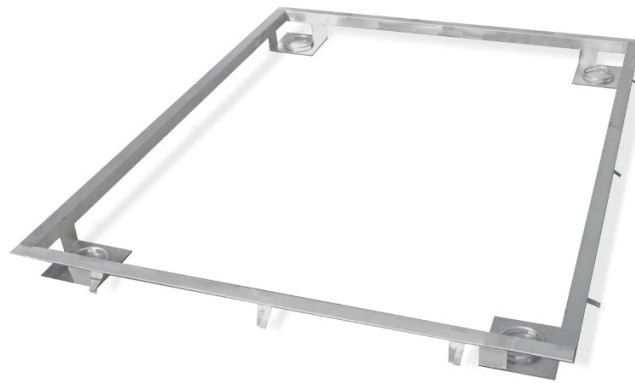

More information on the website
radwag.com/us/info,w1,MJM

Frame for embedding 3000 H8 scales in the ground

The drawings, photos and graphics used are for illustrative purposes only.

Datasheet

Physical parameters

Weighing pan dimensions	1200×1200 mm
-------------------------	--------------

Compatible with

H315 4H Stainless Steel Platform Scale
 Waterproof stainless steel platforms

HX7.4 H Multifunctional Stainless Steel Platform Scale