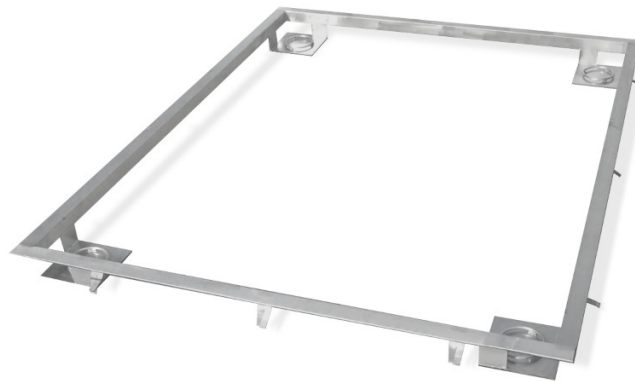

More information on the website
radwag.com/us/info,w1,MJM

Frame for embedding 3000 H8 scales in the ground

The drawings, photos and graphics used are for illustrative purposes only.

Datasheet

Physical parameters

Weighing pan dimensions	1200×1200 mm
-------------------------	--------------

Compatible with

H315 4H Stainless Steel Platform Scale
Waterproof stainless steel platforms

HX7.4 H Multifunctional Stainless Steel Platform Scale