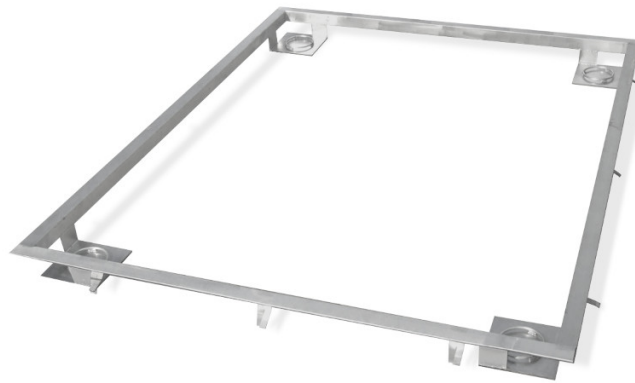

# Frame for Embedding 3000 H8 Scales in the Ground

WX-004-0299

The drawings, photos and graphics used are for illustrative purposes only.

### Parametri fisici

Dimensione piatto

1200×1200 mm