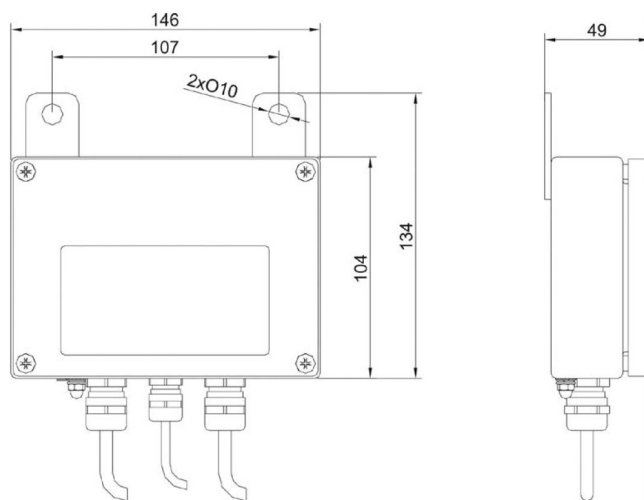

### Physical parameters

Packaging dimensions	220×190×90 mm
Net weight	0,4 kg
Gross weight	0,8 kg

## Compatible with

C315 Platform scale  
 C315.D Baby scale  
 WLC Precision Balance  
 C315.4P2 Beam Scales  
 C315.4 Platform Scale  
 C315.O Personal scale  
 C315.4P pallet scales  
 H315 4C Platform Scale

## Device dimensions

KR-01, KR-04 converter

KR-04-2, KR-04-3 converter