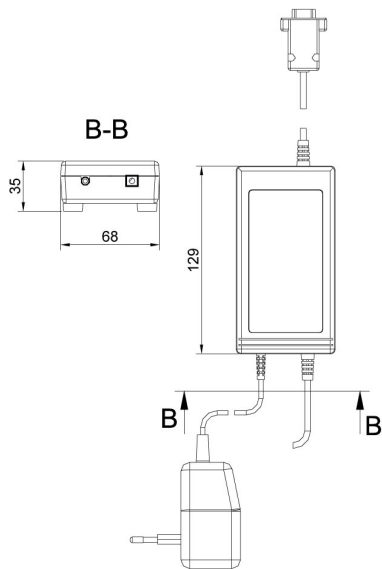

More information on the website
radwag.com/us/info,w1,L5I

KR-04-1 Converter

The drawings, photos and graphics used are for illustrative purposes only.

Datasheet

Physical parameters

Packaging dimensions	220×190×90 mm
Net weight	0,4 kg
Gross weight	0,8 kg

Compatible with

C315 Platform scale
 C315.D Baby scale
 WLC Precision Balance
 C315.4P2 Beam Scales
 C315.4 Platform Scale
 C315.O Personal scale
 C315.4P pallet scales
 H315 4C Platform Scale

C315.OV Personal scale
 WLC C/2 Precision balance
 Postal scales for packages
 PUE C315 Terminal
 C315.4B Bed scale
 C315.K Chair scale
 C315.8B Ramps bed scale

Device dimensions

KR-01, KR-04 converter

KR-04-2, KR-04-3 converter