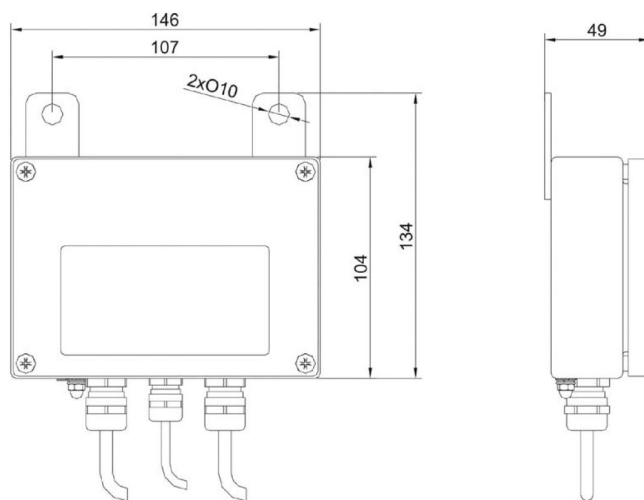

More information on the website
radwag.com/us/info,w1,L5I

KR-04-1 Converter

The drawings, photos and graphics used are for illustrative purposes only.

Datasheet

Physical parameters

Packaging dimensions	220×190×90 mm
Net weight	0,4 kg
Gross weight	0,8 kg

Compatible with

C315 Platform scale
 C315.D Baby scale
 WLC Precision Balance
 C315.4P2 Beam Scales
 C315.4 Platform Scale
 C315.O Personal scale
 C315.4P pallet scales
 H315 4C Platform Scale

C315.OV Personal scale
 WLC C/2 Precision balance
 Postal scales for packages
 PUE C315 Terminal
 C315.4B Bed scale
 C315.K Chair scale
 C315.8B Ramps bed scale

Device dimensions

KR-01, KR-04 converter

KR-04-2, KR-04-3 converter