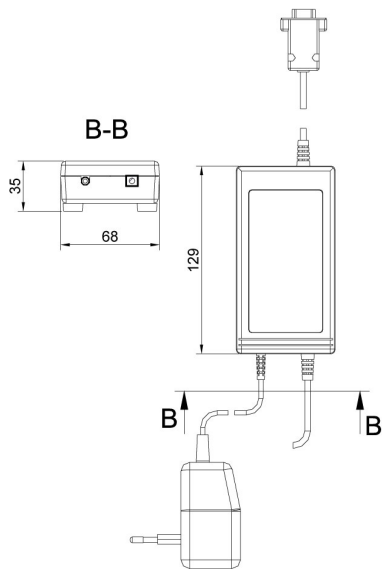

More information on the website
radwag.com/en/info,w1,L5I

KR-04-1 Converter

The drawings, photos and graphics used are for illustrative purposes only.

Datasheet

Physical parameters

Packaging dimensions	220×190×90 mm
Net weight	0.4 kg
Gross weight	0.8 kg

Compatible with

C315 Platform scale
 C315.D Baby Scale
 WLC Precision Balance
 C315.4P2 Beam Scales
 C315.4 Platform Scale
 C315.O Personal Scale
 C315.4P pallet scales
 H315 4C Platform Scale

C315.OV Personal Scale
 WLC C/2 Precision Balance
 Postal Scales for Packages
 PUE C315 Weighing Terminal
 C315.4B Bed Scale
 C315.K Chair Scale
 C315.8B Ramps Bed Scale

Device dimensions

KR-01, KR-04 converter

KR-04-2, KR-04-3 converter