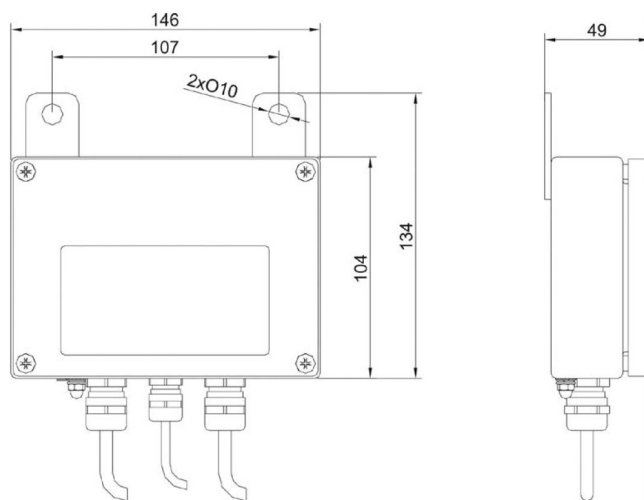

More information on the website
radwag.com/en/info,w1,L5I

KR-04-1 Converter

The drawings, photos and graphics used are for illustrative purposes only.

Datasheet

Physical parameters

Packaging dimensions	220×190×90 mm
Net weight	0.4 kg
Gross weight	0.8 kg

Compatible with

C315 Platform scale
 C315.D Baby Scale
 WLC Precision Balance
 C315.4P2 Beam Scales
 C315.4 Platform Scale
 C315.O Personal Scale
 C315.4P pallet scales
 H315 4C Platform Scale

C315.OV Personal Scale
 WLC C/2 Precision Balance
 Postal Scales for Packages
 PUE C315 Weighing Terminal
 C315.4B Bed Scale
 C315.K Chair Scale
 C315.8B Ramps Bed Scale

Device dimensions

KR-01, KR-04 converter

KR-04-2, KR-04-3 converter