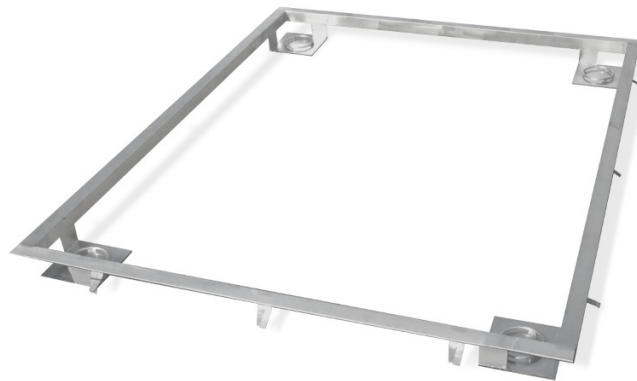

More information on the website
radwag.com/en/info,w1,JOR

Frame for Embedding 3000 H11 Scales in the Ground

The drawings, photos and graphics used are for illustrative purposes only.

Datasheet

Physical parameters

Weighing pan dimensions	2000×2000 mm
-------------------------	--------------

Compatible with

HX7.4C Multifunctional Platform Scale
H315 4H Stainless Steel Platform Scale

HX7.4 H Multifunctional Stainless Steel Platform Scale
H315 4C Platform Scale