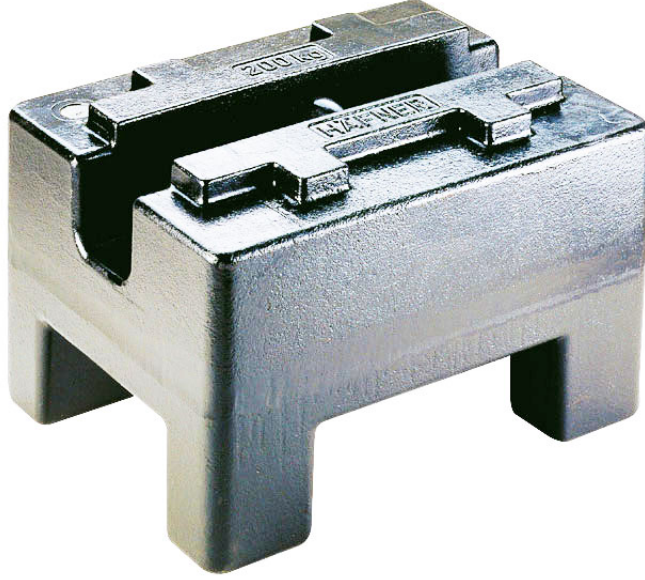

More information on the website
radwag.com/tr/info,w1,ILZ

M1 Kütle Standardı - prizmatik - 250 kg

The drawings, photos and graphics used are for illustrative purposes only.

Teknik Veriler

Metrolojik parametreler