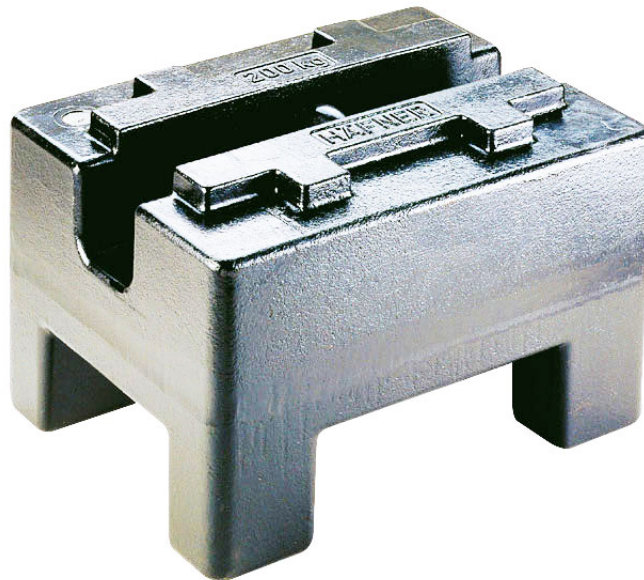

## Pesi standard M1 - rettangolare - 250 kg

The drawings, photos and graphics used are for illustrative purposes only.