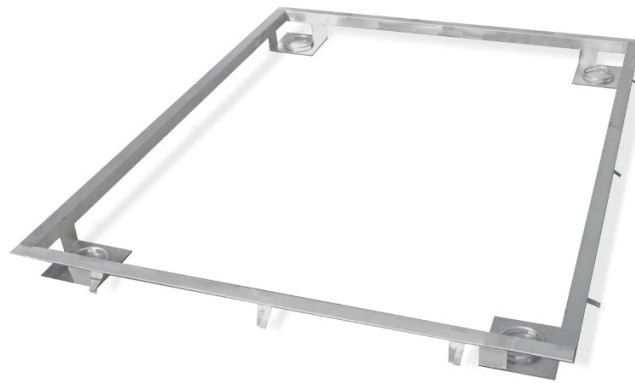

More information on the website
radwag.com/en/info,w1,l40

Frame for Embedding 600 H6 Scales in the Ground

The drawings, photos and graphics used are for illustrative purposes only.

Datasheet

Physical parameters

Weighing pan dimensions	800×800 mm
-------------------------	------------

Compatible with

HX7.4C Multifunctional Platform Scale
H315 4H Stainless Steel Platform Scale

HX7.4 H Multifunctional Stainless Steel Platform Scale
H315 4C Platform Scale