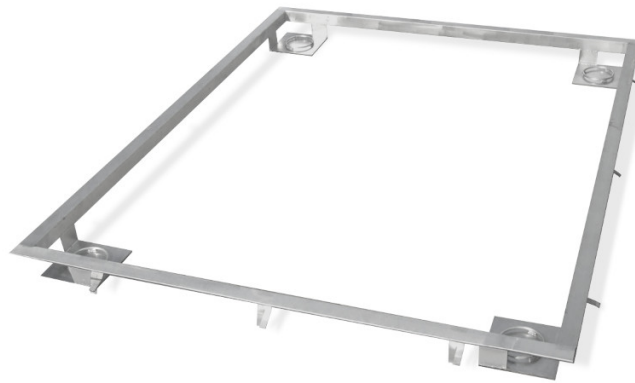

More information on the website
radwag.com/en/info,w1,l40

Frame for Embedding 600 H6 Scales in the Ground

The drawings, photos and graphics used are for illustrative purposes only.

Datasheet

Physical parameters

Weighing pan dimensions	800×800 mm
-------------------------	------------

Compatible with

Waterproof stainless steel platforms
H315 4H Stainless Steel Platform Scale

HX7.4 H Multifunctional Stainless Steel Platform Scale