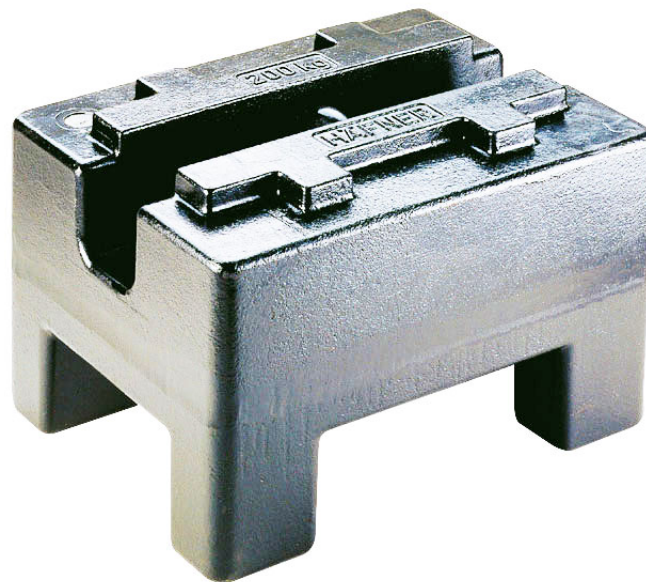

# M1 Mass Standard - Rectangular - 200 kg

The drawings, photos and graphics used are for illustrative purposes only.