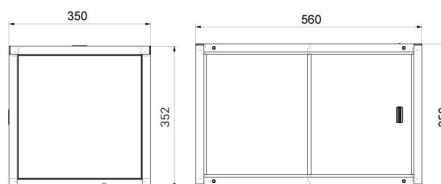

Anti-draft chamber for XA 5Y / XA 5Y.A balances