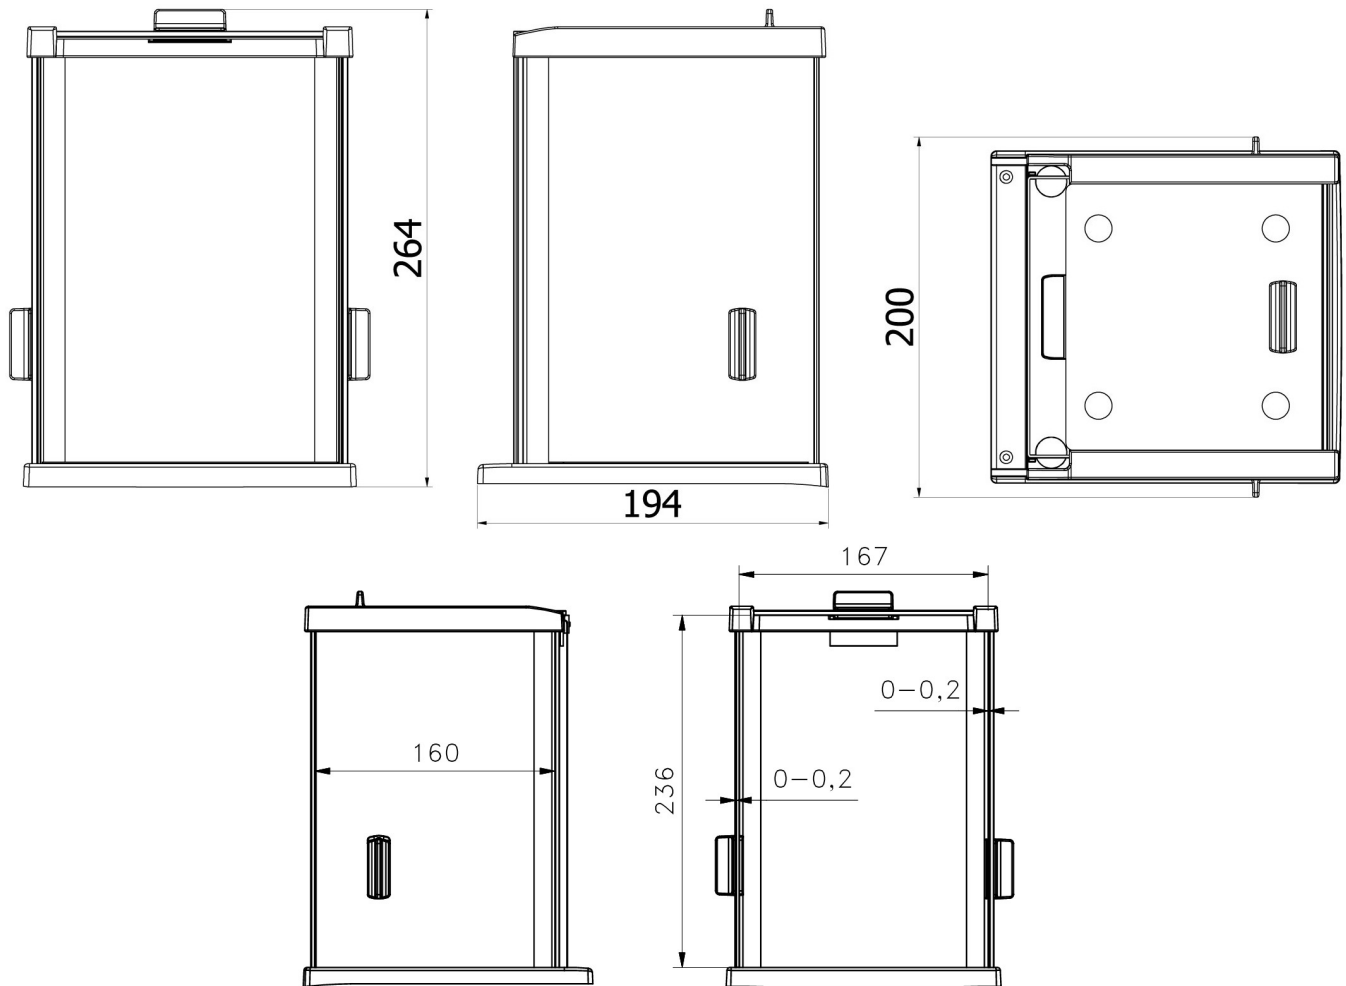

More information on the website
radwag.com/tr/info,w1,H7B

Rüzgârlık PS/WLC.X2 128×128

The drawings, photos and graphics used are for illustrative purposes only.

Teknik Veriler

Fiziksel parametreler

Boyut 194x200x264 mm

Cihaz boyutları

Anti-draft chamber for balances with 128x128 mm weighing pan

Anti-draft chamber for X2 and R2 precision balances

Anti-draft chamber for microbalances

Draft shield for precision balances

Anti-draft chamber for APP-00-SK mass comparators