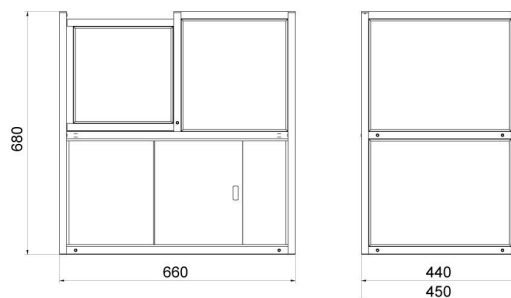

Anti-draft chamber for APP-KO-SK mass comparators