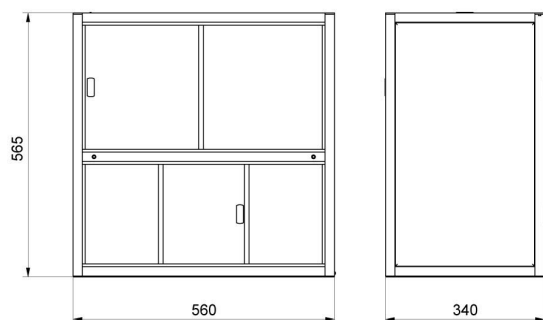

Anti-draft chamber for WAY-KO mass comparators