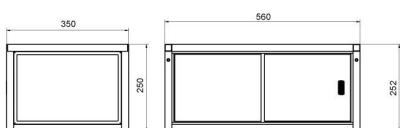

#### Fiziksel parametreler

Boyut 194x200x264 mm

### Cihaz boyutları

Anti-draft chamber for balances with 128x128 mm weighing pan

Anti-draft chamber for X2 and R2 precision balances

Anti-draft chamber for microbalances

Draft shield for precision balances