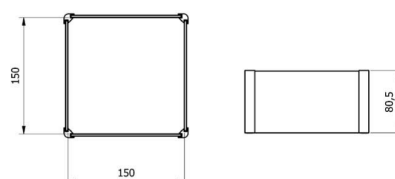

#### Fiziksel parametreler

Boyut 194x200x264 mm

### Cihaz boyutları

Anti-draft chamber for balances with 128x128 mm weighing pan

Anti-draft chamber for X2 and R2 precision balances

Anti-draft chamber for microbalances

Draft shield for precision balances