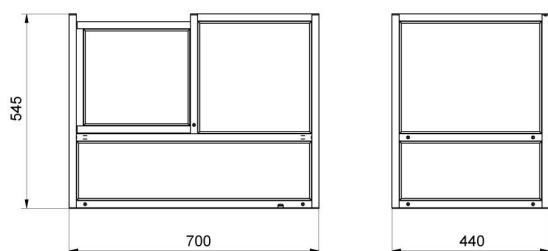

#### Fiziksel parametreler

Boyut 194x200x264 mm

### Cihaz boyutları

Anti-draft chamber for balances with 128x128 mm weighing pan

Anti-draft chamber for X2 and R2 precision balances

Anti-draft chamber for microbalances

Draft shield for precision balances