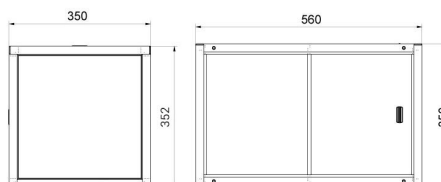

Anti-draft chamber for XA 5Y / XA 5Y.A balances