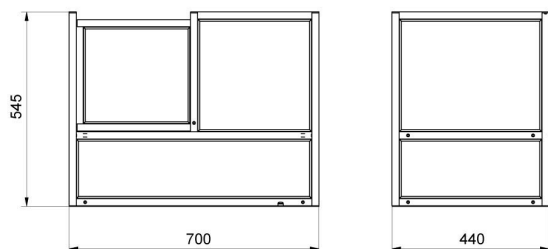

#### Parámetros físicos

Dimensión	194x200x264 mm
-----------	----------------

### Dimensiones de aparato

Anti-draft chamber for balances with 128x128 mm weighing pan

Anti-draft chamber for X2 and R2 precision balances

Anti-draft chamber for microbalances

Draft shield for precision balances