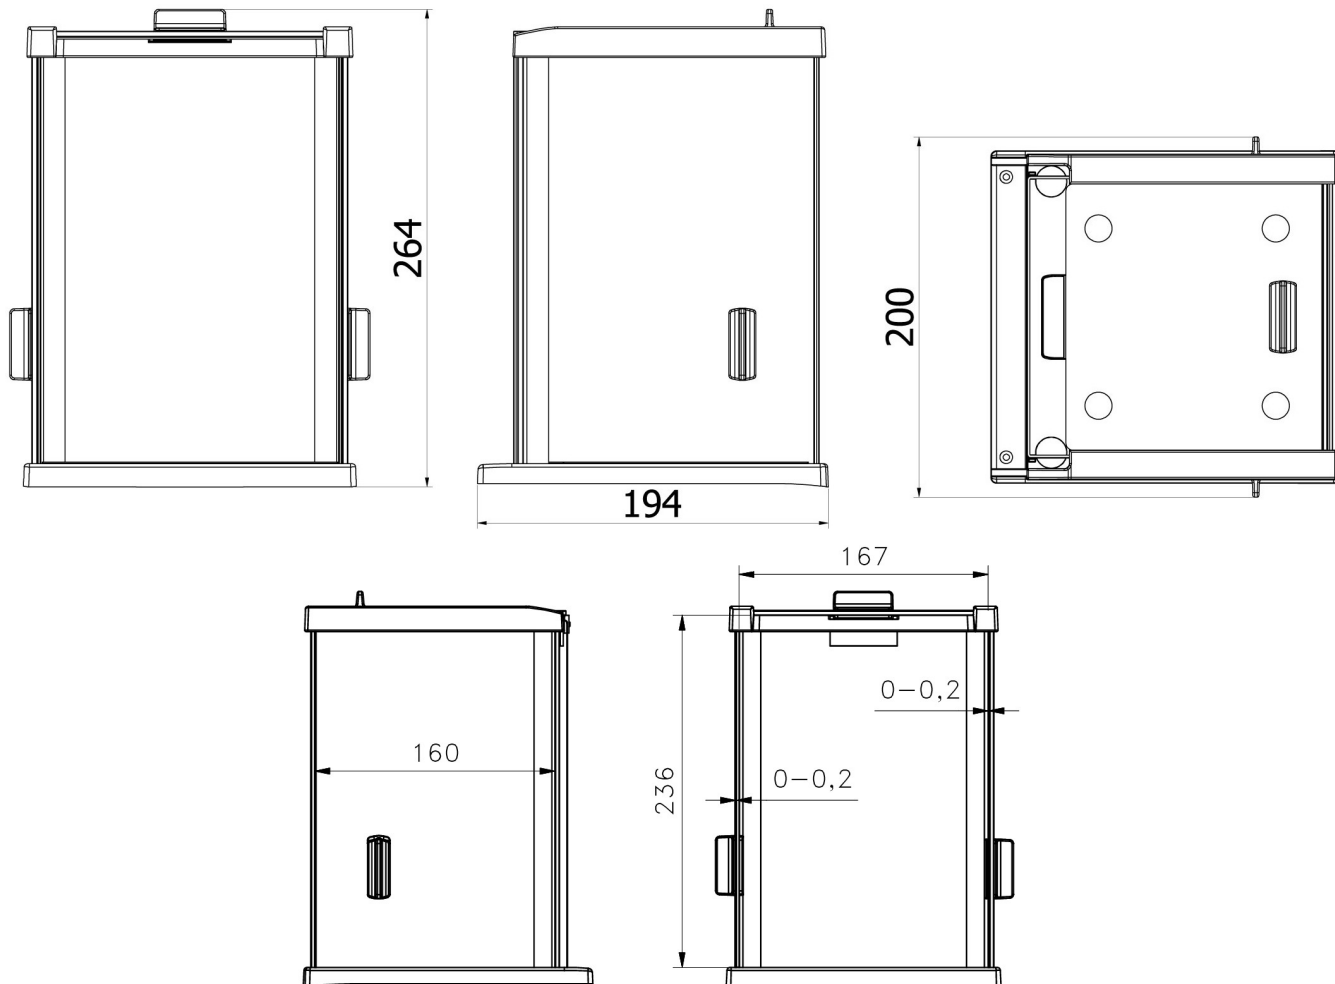

### Parámetros físicos

Dimensión	194x200x264 mm
-----------	----------------

## Dimensiones de aparato

Anti-draft chamber for balances with 128x128 mm weighing pan

Anti-draft chamber for X2 and R2 precision balances

Anti-draft chamber for microbalances

Draft shield for precision balances