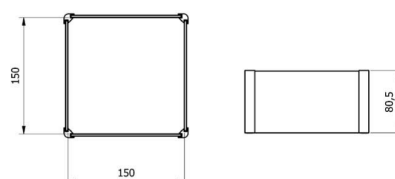

#### Parámetros físicos

Dimensión	194x200x264 mm
-----------	----------------

### Dimensiones de aparato

Anti-draft chamber for balances with 128x128 mm weighing pan

Anti-draft chamber for X2 and R2 precision balances

Anti-draft chamber for microbalances

Draft shield for precision balances