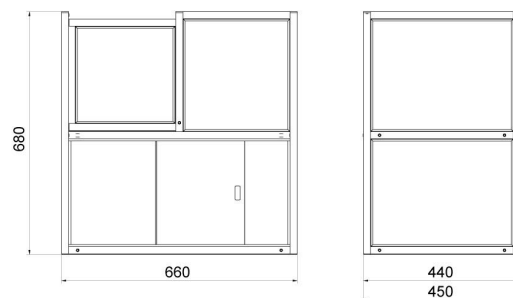

Anti-draft chamber for APP-KO-SK mass comparators