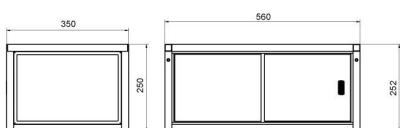

#### Parámetros físicos

Dimensión	194x200x264 mm
-----------	----------------

### Dimensiones de aparato

Anti-draft chamber for balances with 128x128 mm weighing pan

Anti-draft chamber for X2 and R2 precision balances

Anti-draft chamber for microbalances

Draft shield for precision balances