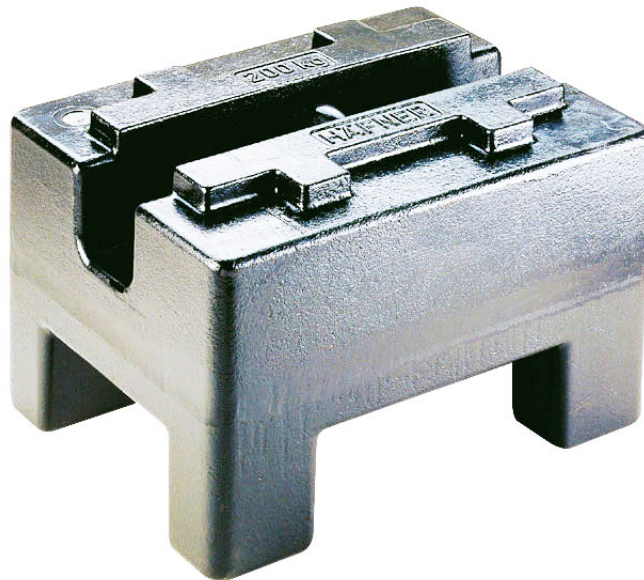

# Pesi standard M1 - rettangolare - 1000 kg

OP-403-0106

The drawings, photos and graphics used are for illustrative purposes only.