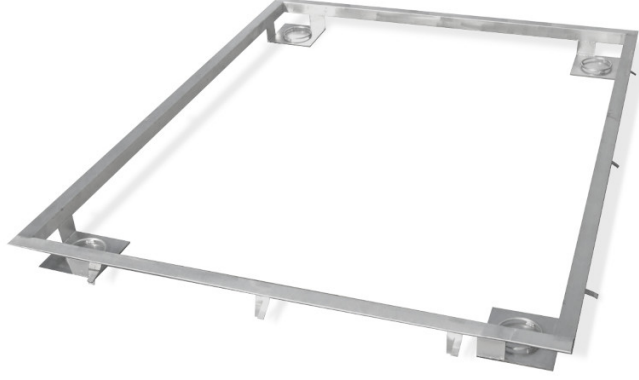

# Frame for Embedding 1500 H7 Scales in the Ground

The drawings, photos and graphics used are for illustrative purposes only.

### Fiziksel parametreler

Tartım kefesi boyutları

1000×1000 mm