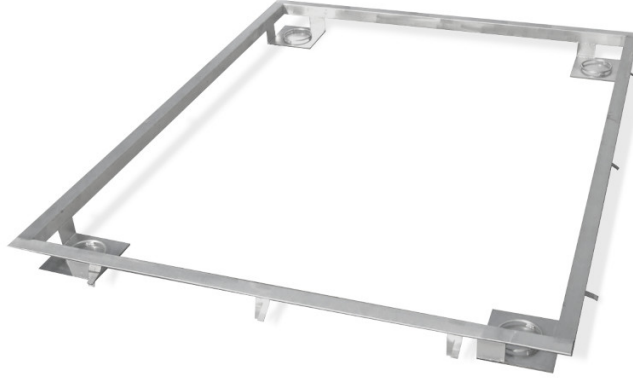

## Frame for Embedding 1500 H10 Scales in the Ground

The drawings, photos and graphics used are for illustrative purposes only.

#### Fiziksel parametreler

Tartım kefesi boyutları 1500×2000 mm