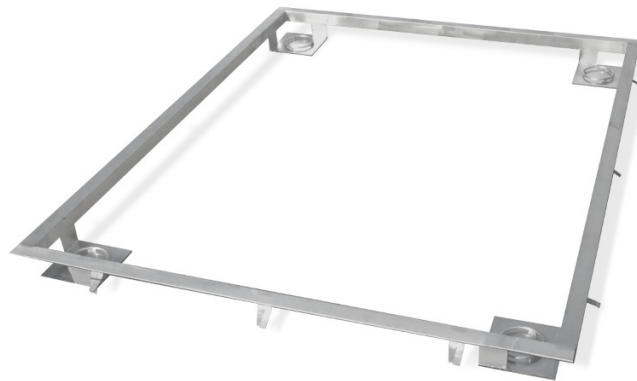

More information on the website
radwag.com/en/info,w1,EXS

Frame for Embedding 1500 H10 Scales in the Ground

The drawings, photos and graphics used are for illustrative purposes only.

Datasheet

Physical parameters

Weighing pan dimensions	1500×2000 mm
-------------------------	--------------

Compatible with

HX7.4C Multifunctional Platform Scale
H315 4H Stainless Steel Platform Scale

HX7.4 H Multifunctional Stainless Steel Platform Scale
H315 4C Platform Scale