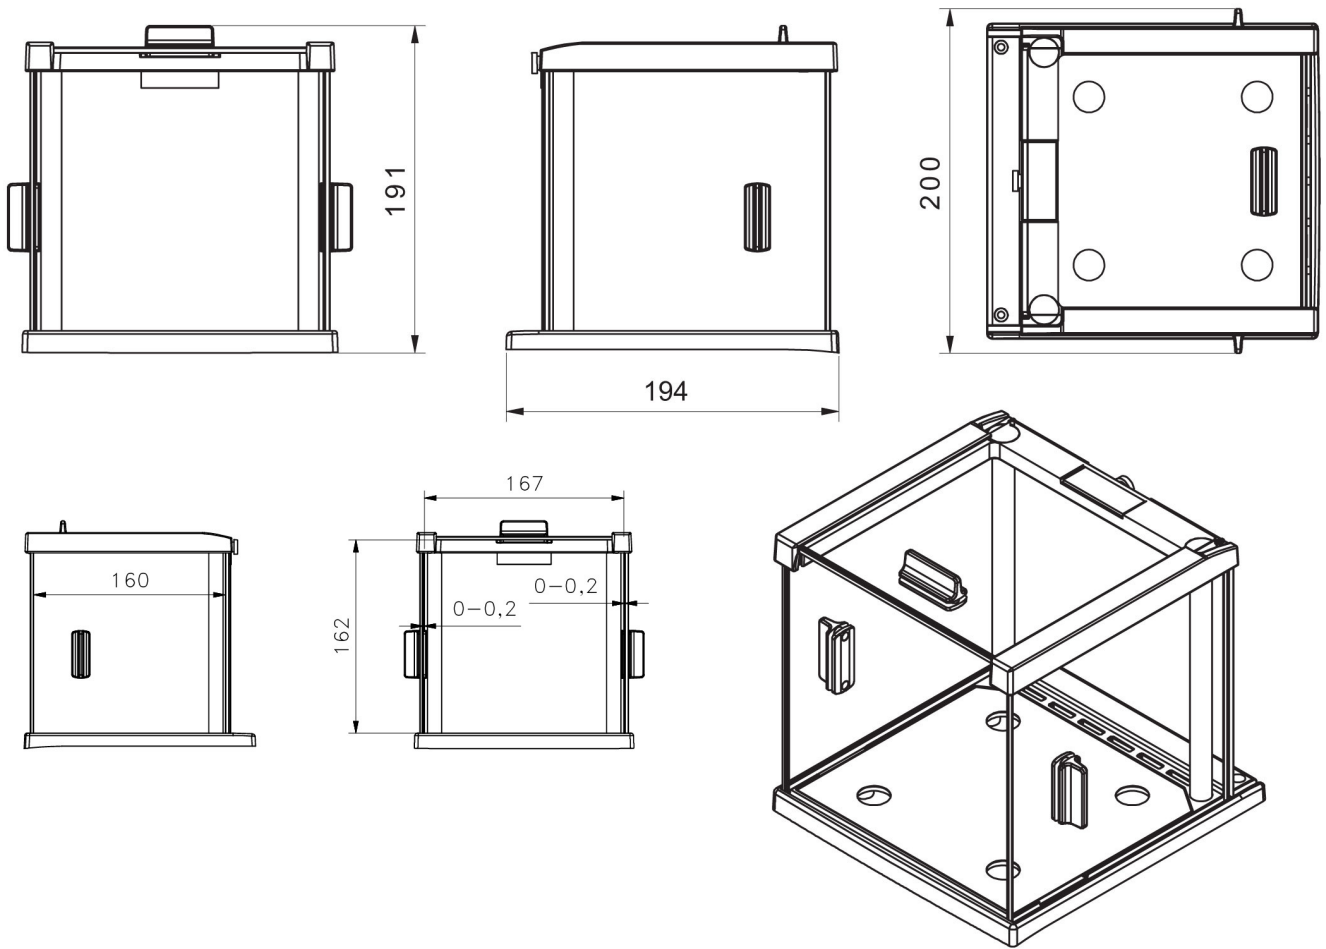

### Parametri fisici

Dimensioni	194x200x191 mm
------------	----------------

## Device dimensions

Anti-draft chamber for balances with 128x128 mm weighing pan

Anti-draft chamber for X2 and R2 precision balances

Anti-draft chamber for microbalances

Draft shield for precision balances