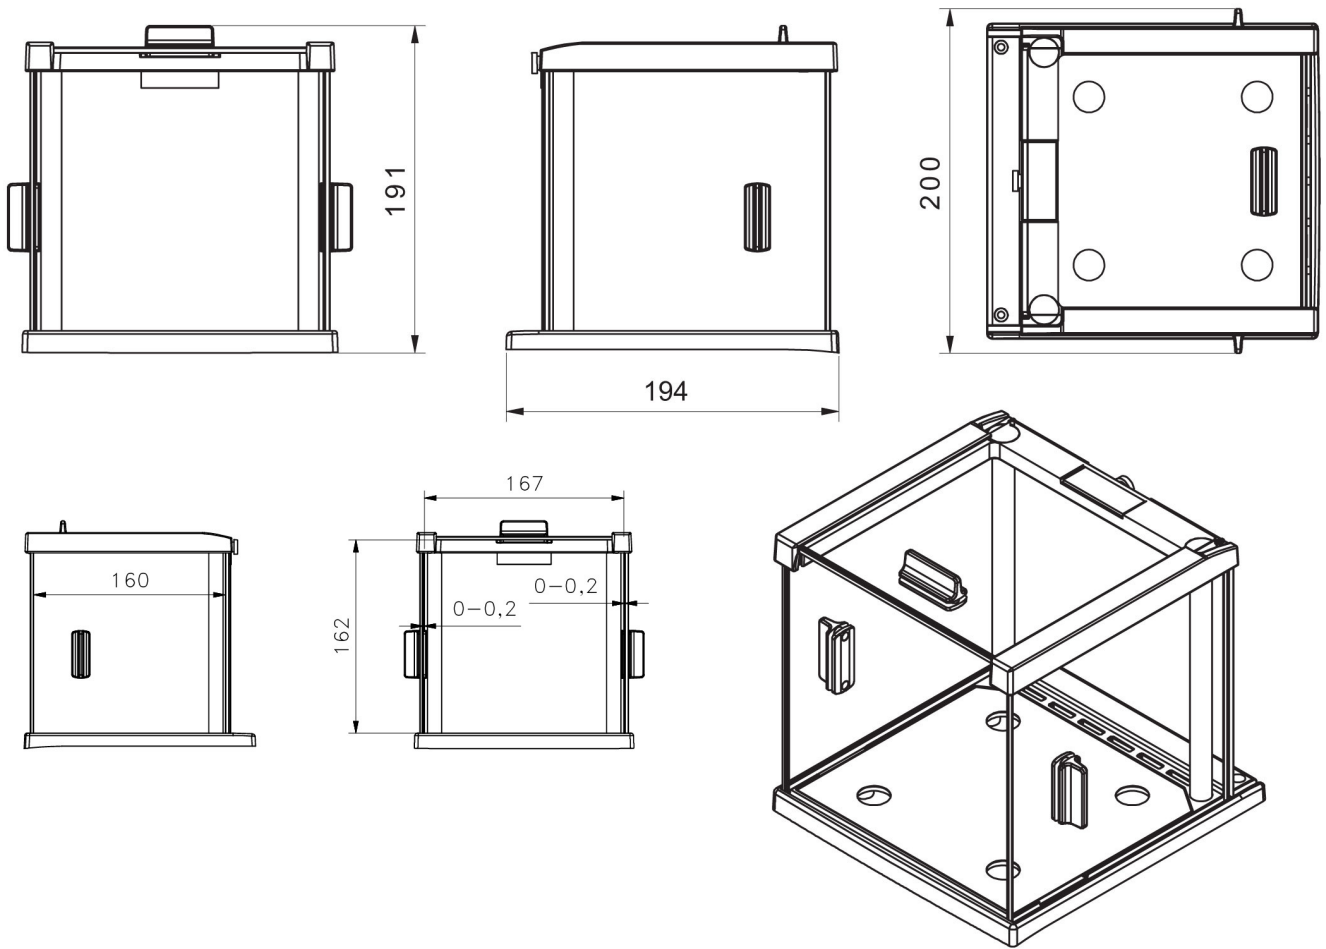

### Paramètres physiques

Dimension	194x200x191 mm
-----------	----------------

## Dimensions d'appareil

Anti-draft chamber for balances with 128x128 mm weighing pan

Anti-draft chamber for X2 and R2 precision balances

Anti-draft chamber for microbalances

Draft shield for precision balances