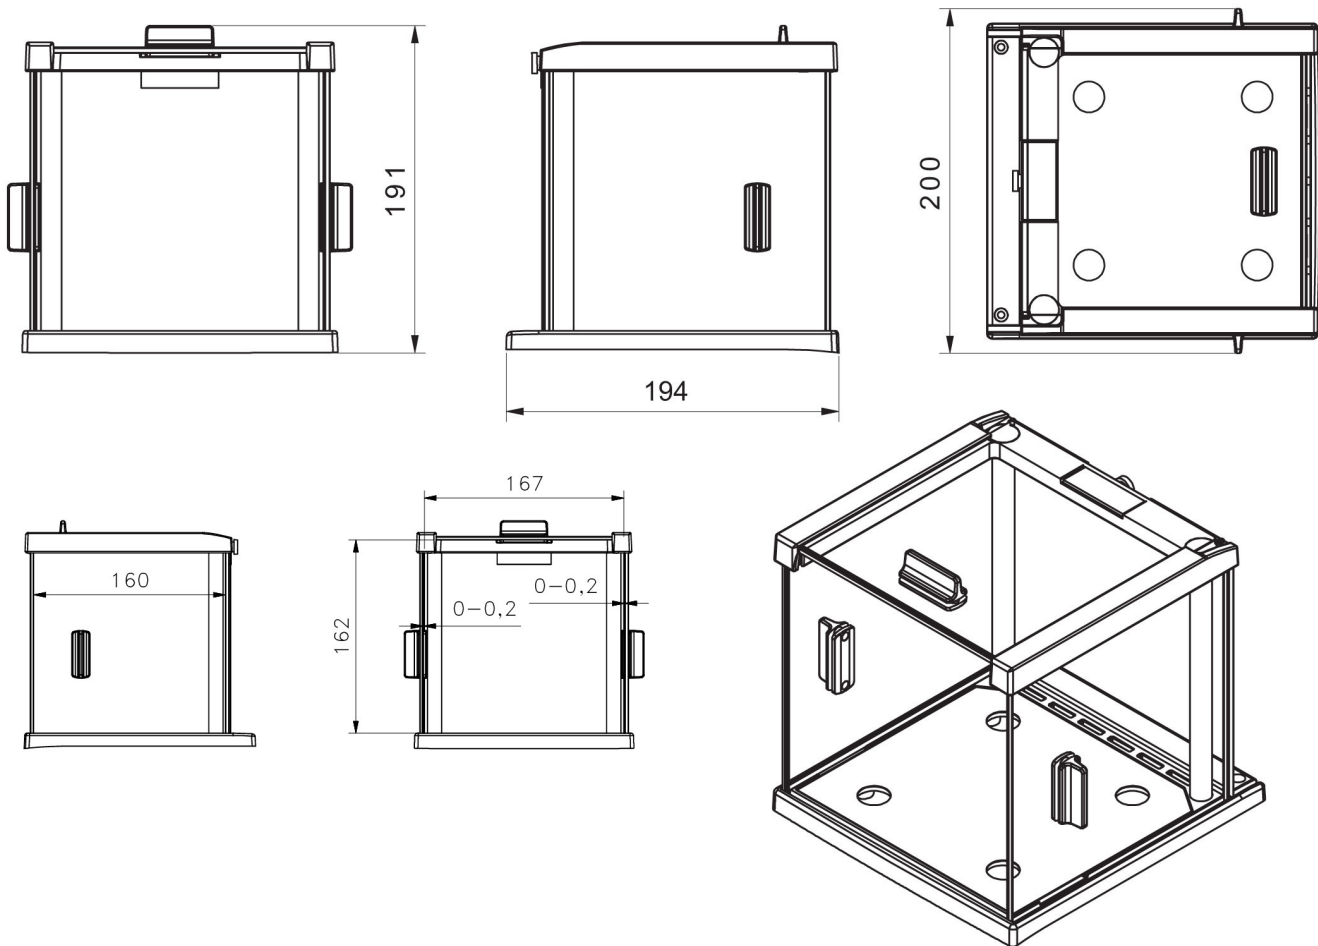

More information on the website
radwag.com/es/info,w1,EL5

Cámara corta aires 153

The drawings, photos and graphics used are for illustrative purposes only.

Datos técnicos

Parámetros físicos

Dimensión	194x200x191 mm
-----------	----------------

Dimensiones de aparato

Anti-draft chamber for balances with 128x128 mm weighing pan

Anti-draft chamber for X2 and R2 precision balances

Anti-draft chamber for microbalances

Draft shield for precision balances