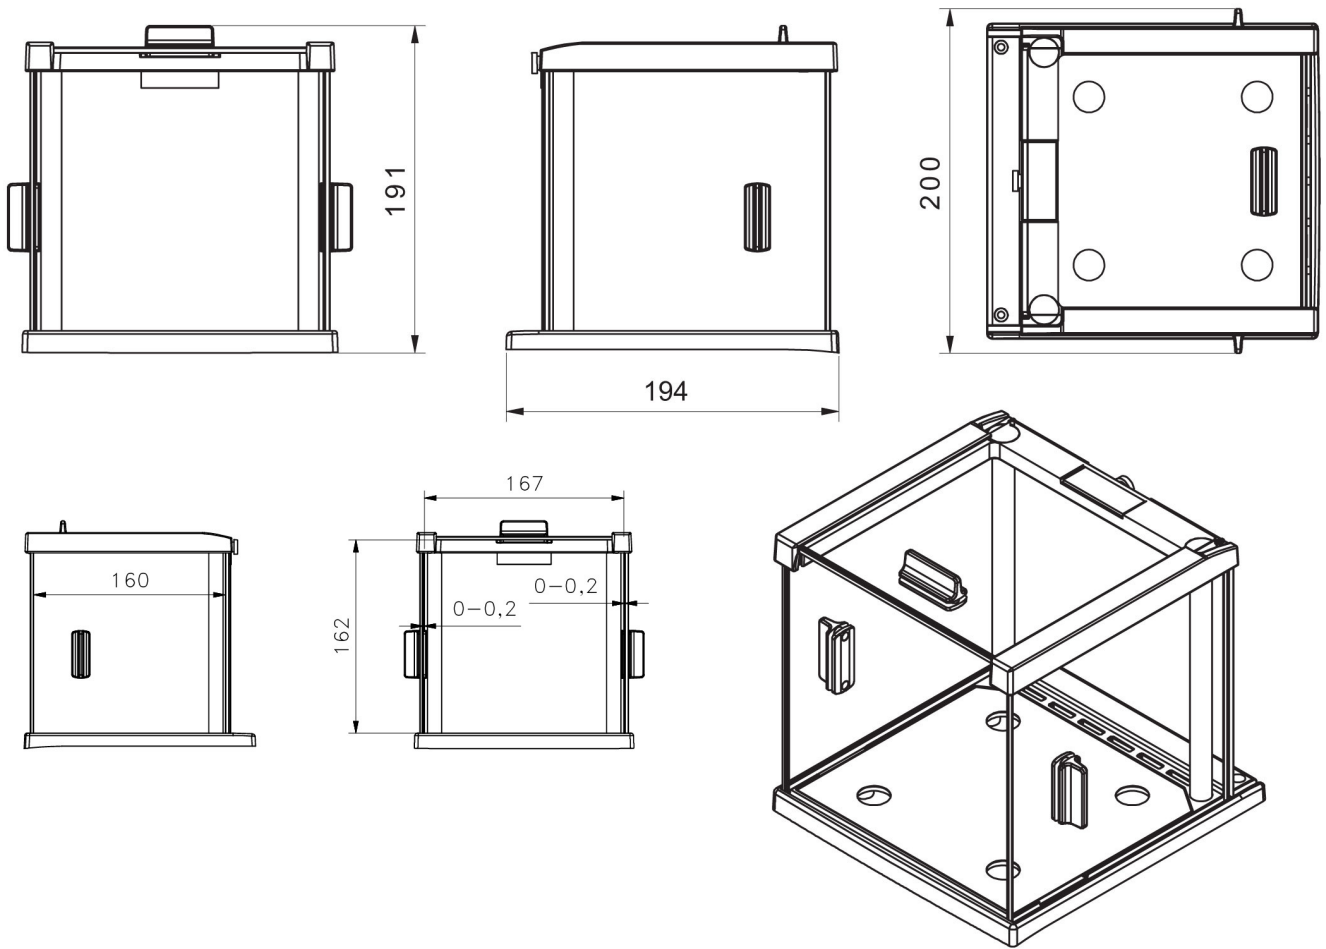

More information on the website
radwag.com/es/info,w1,EL5

Cámara corta aires 153

The drawings, photos and graphics used are for illustrative purposes only.

Datos técnicos

Parámetros físicos

Dimensión	194x200x191 mm
-----------	----------------

Dimensiones de aparato

Anti-draft chamber for balances with 128x128 mm weighing pan

Anti-draft chamber for X2 and R2 precision balances

Anti-draft chamber for microbalances

Draft shield for precision balances