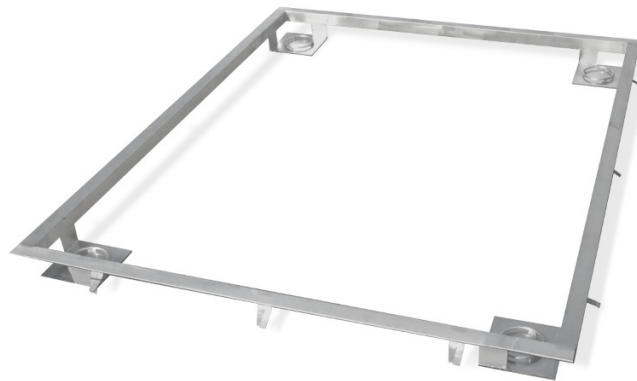

# Frame for Embedding 6000 H9 Scales in the Ground

The drawings, photos and graphics used are for illustrative purposes only.

### Physical parameters

Weighing pan dimensions	1500×1500 mm
-------------------------	--------------