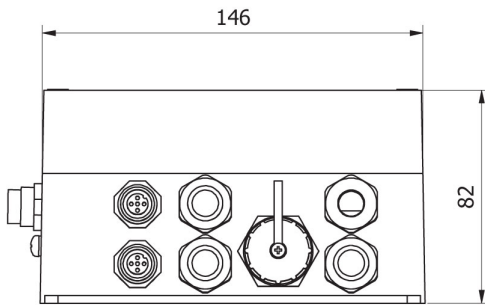

IM01.EX

IM01.EX

222×146×81 mm

IM01

1,9 kg

IM01

2,5 kg

IM01 (Additional Fee)

HX5.EX-1.4P2 H 1-Port Ethernet

HX5.EX-1 HR 1-Port Ethernet

RS 232 (M - F)

HX5.EX-1.4P2 C 1-Port Ethernet

HX5.EX-1.4N 1-Port Ethernet

HX5.EX-1.4 C 4-Port Ethernet

HX5.EX-1.4P H 1-Port Ethernet

HX5.EX-1.4 H/Z 1-Port Ethernet

HX5.EX-1 C 1-Port Ethernet

HX5.EX-1 H 1-Port Ethernet

PUE HX5.EX 1-Port Ethernet

HX5.EX-1.4 H 1-Port Ethernet 4-Port Ethernet

RS 232/RS 485

IN/OUT

HX5.EX-1.4P C 1-Port Ethernet

USB

USB cable (M - F)

RS 232 - USB

IM01

IM01.EX