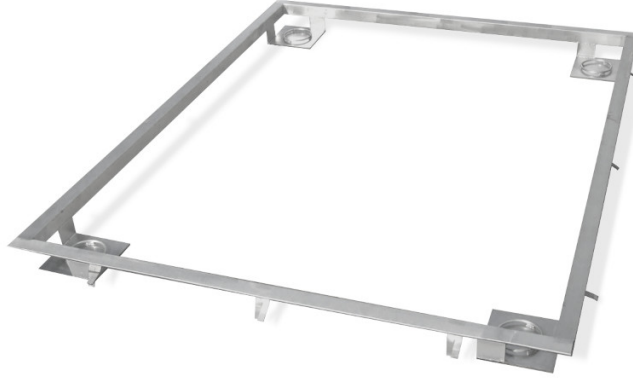

# Frame for Embedding 3000 H8/9 Scales in the Ground

WX-004-0300

The drawings, photos and graphics used are for illustrative purposes only.

### Fiziksel parametreler

Tartım kefesi boyutları

1200×1500 mm