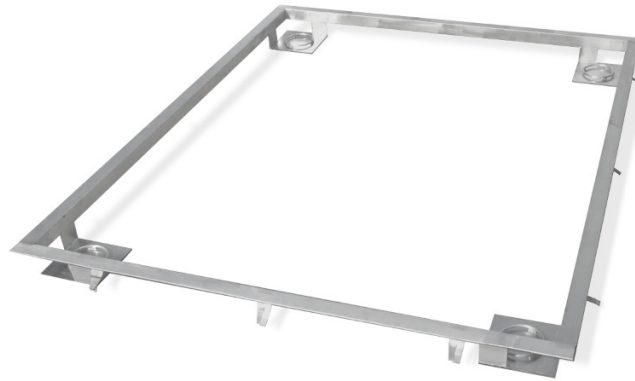

More information on the website
radwag.com/en/info,w1,AQG

Frame for Embedding 3000 H8/9 Scales in the Ground

The drawings, photos and graphics used are for illustrative purposes only.

Datasheet

Physical parameters

Weighing pan dimensions	1200×1500 mm
-------------------------	--------------

Compatible with

Waterproof stainless steel platforms
H315 4H Stainless Steel Platform Scale

HX7.4 H Multifunctional Stainless Steel Platform Scale