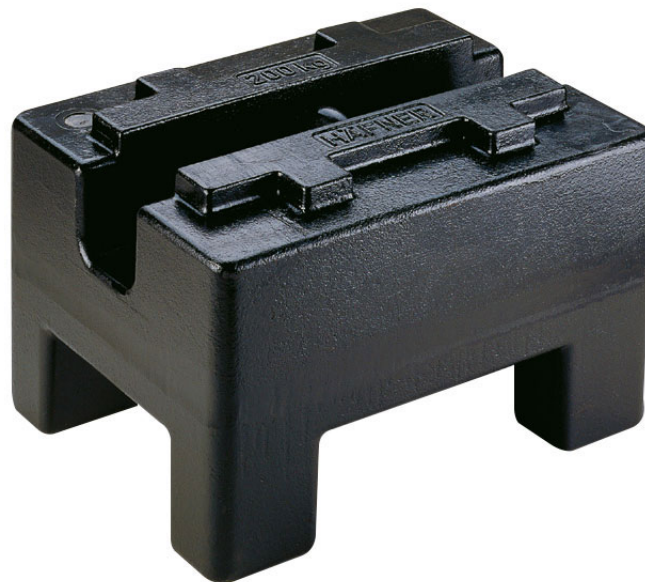

More information on the website
radwag.com/it/info,w1,AG6

Pesi standard M1 - rettangolare - 1000 kg

OP-403-0100

The drawings, photos and graphics used are for illustrative purposes only.

Specifiche

Parametri metrologici

Classe OIML	M1
Valore nominale	1000 kg

Compatibile con (Additional Fee)

Pennelli