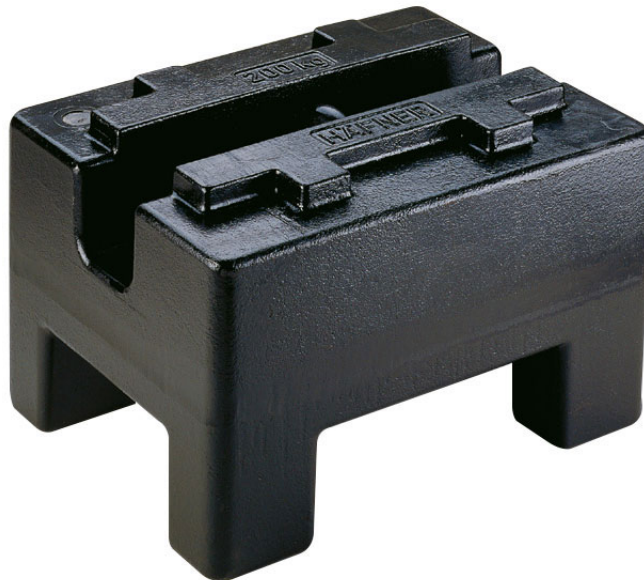

## Pesi standard M1 - rettangolare - 1000 kg

The drawings, photos and graphics used are for illustrative purposes only.