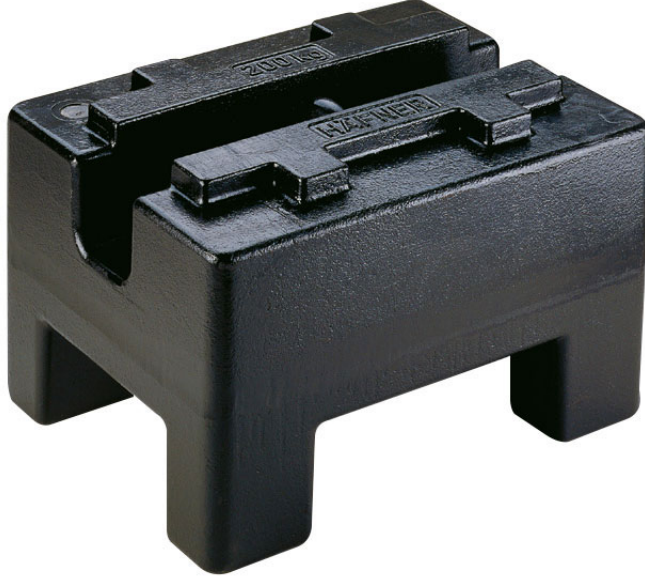

## M1 Kütle Standardı - prizmatik - 100 kg

The drawings, photos and graphics used are for illustrative purposes only.