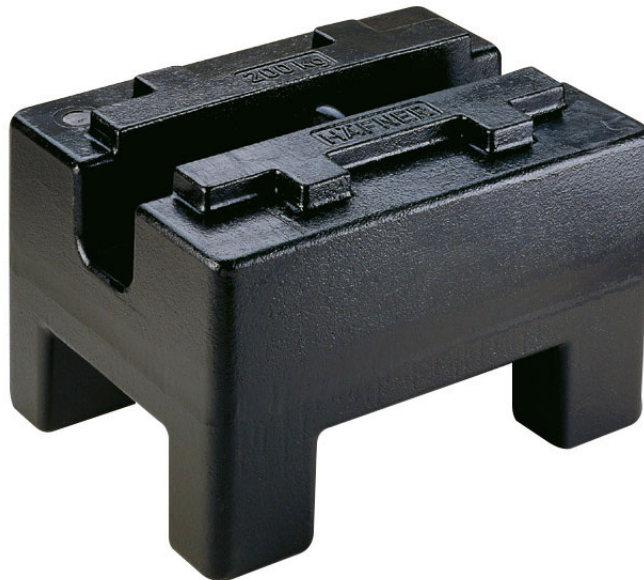

## M1級分銅 - 台型 - 100 kg

OP-403-0096

The drawings, photos and graphics used are for illustrative purposes only.