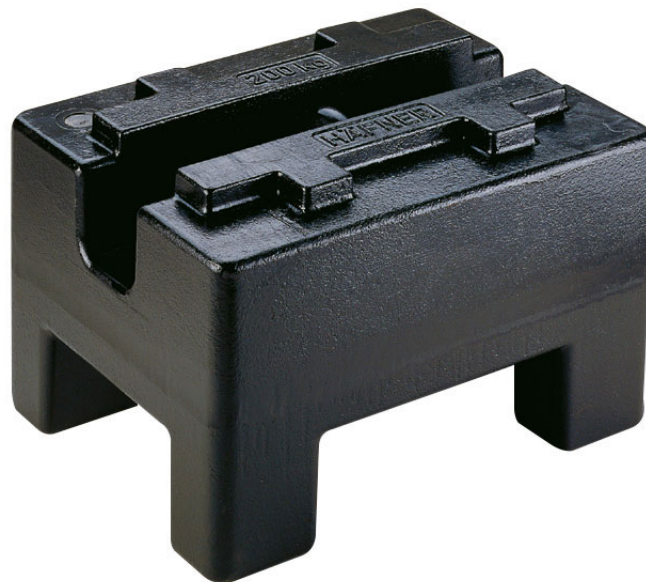

More information on the website
radwag.com/it/info,w1,AF2

Pesi standard M1 - rettangolare - 100 kg

OP-403-0096

The drawings, photos and graphics used are for illustrative purposes only.

Specifiche

Parametri metrologici

Classe OIML	M1
Valore nominale	100 kg

Compatibile con (Additional Fee)

Pennelli