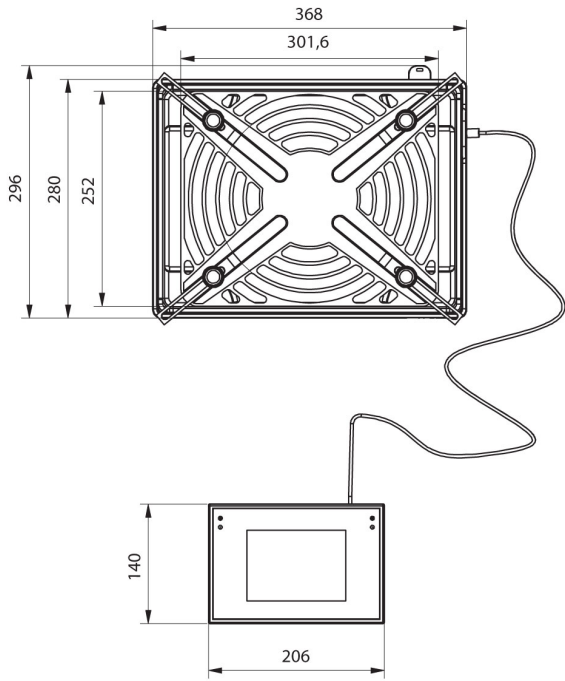

Physical parameters	
Display	10" graphic colour touchscreen
Weighing pan dimensions	302×252 mm
Weighing device dimensions	370×280×150 mm
Controlling device dimensions	249×170×72 mm
Packaging dimensions	520×520×280 mm
Net weight	12 kg
Gross weight	14.2 kg
Communication interface	
Communication interface	2×USB-A, USB-C, HDMI, Ethernet, Wi-Fi, Hotspot
Environmental conditions	
Operating temperature	+10 ÷ +40 °C
Operating temperature change rate	±2°C/12h
Relative humidity	30% ÷ 70%
Relative humidity change rate	±10%/4h

## Accessories

RFID Tags  
 Additional modules  
 Protective cover for balances  
 Barcode scanners  
 Balance Storage Case  
 Antivibration Tables  
 RS 232, RS 485 cables

Label Printers  
 THBR 2.0 System - Ambient Conditions Monitoring  
 Receipt Printer  
 Fingerprint Reader  
 RS 232, RS 485 cables  
 RS 232 cables (scale - printer)

## Device dimensions

PM 4Y.KB