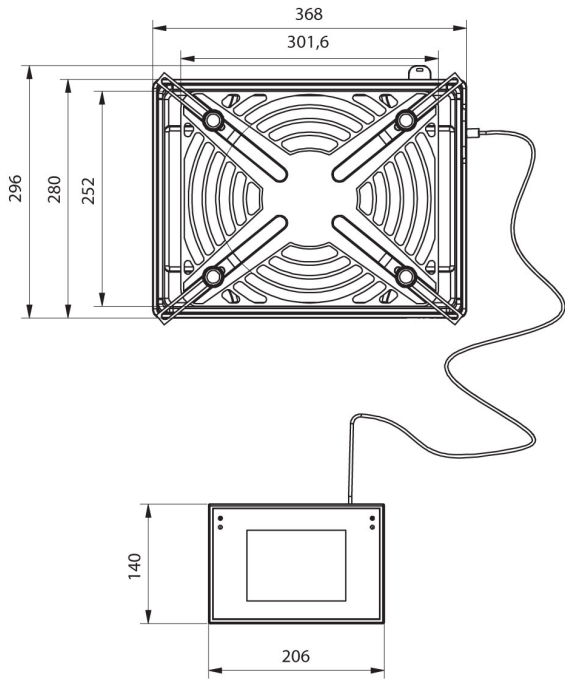

Physical parameters	
Display	10" graphic colour touchscreen
Weighing pan dimensions	302×252 mm
Weighing device dimensions	370×280×150 mm
Controlling device dimensions	249×170×72 mm
Packaging dimensions	520×520×280 mm
Net weight	12 kg
Gross weight	14.2 kg
Communication interface	
Communication interface	2×USB-A, USB-C, HDMI, Ethernet, Wi-Fi, Hotspot
Environmental conditions	
Operating temperature	+10 ÷ +40 °C
Operating temperature change rate	±2°C/12h
Relative humidity	30% ÷ 70%
Relative humidity change rate	±10%/4h

## Accessories

RFID Tags  
 Additional modules  
 Protective cover for balances  
 Barcode scanners  
 Balance Storage Case  
 Antivibration Tables  
 RS 232, RS 485 cables

Label Printers  
 THBR 2.0 System - Ambient Conditions Monitoring  
 Receipt Printer  
 Fingerprint Reader  
 RS 232, RS 485 cables  
 RS 232 cables (scale - printer)

## Device dimensions

PM 4Y.KB