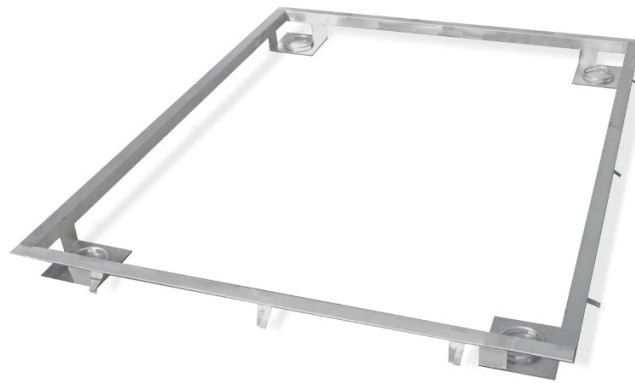

More information on the website
radwag.com/us/info,w1,878

Frame for embedding 1500 H8/9 scales in the ground

The drawings, photos and graphics used are for illustrative purposes only.

Datasheet

Physical parameters

Weighing pan dimensions	1200×1500 mm
-------------------------	--------------

Compatible with

HX7.4 H Multifunctional Stainless Steel Platform Scale
H315 4H Stainless Steel Platform Scale

Waterproof stainless steel platforms