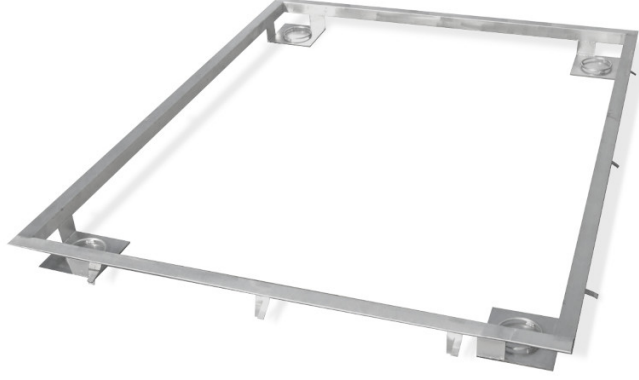

## Frame for Embedding 1500 H8/9 Scales in the Ground

The drawings, photos and graphics used are for illustrative purposes only.

#### Fiziksel parametreler

Tartım kefesi boyutları

1200×1500 mm