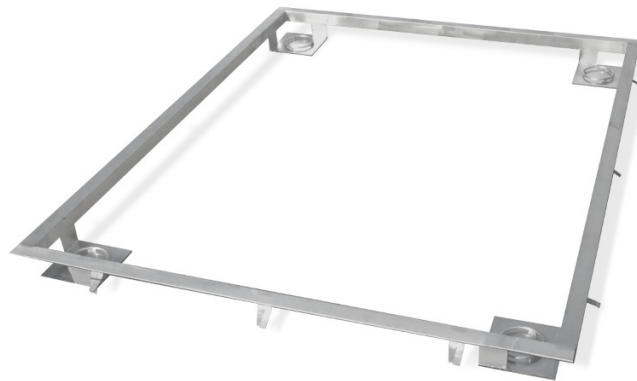

More information on the website
radwag.com/en/info,w1,878

Frame for Embedding 1500 H8/9 Scales in the Ground

The drawings, photos and graphics used are for illustrative purposes only.

Datasheet

Physical parameters

Weighing pan dimensions

1200×1500 mm

Compatible with

HX7.4 H Multifunctional Stainless Steel Platform Scale
H315 4H Stainless Steel Platform Scale

Waterproof stainless steel platforms