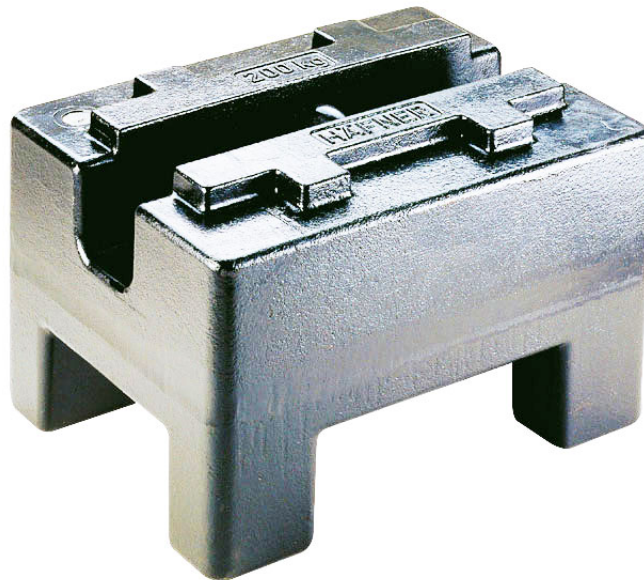

## Pesi standard M1 - rettangolare - 100 kg

The drawings, photos and graphics used are for illustrative purposes only.