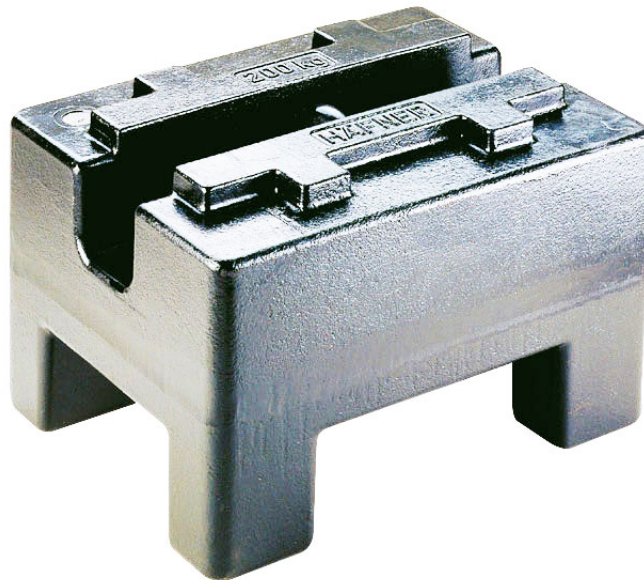

More information on the website
radwag.com/it/info,w1,7TS

Pesi standard M1 - rettangolare - 100 kg

OP-403-0102

The drawings, photos and graphics used are for illustrative purposes only.

Specifiche

Parametri metrologici

Classe OIML	M1
Valore nominale	100 kg

Compatibile con (Additional Fee)

Pennelli