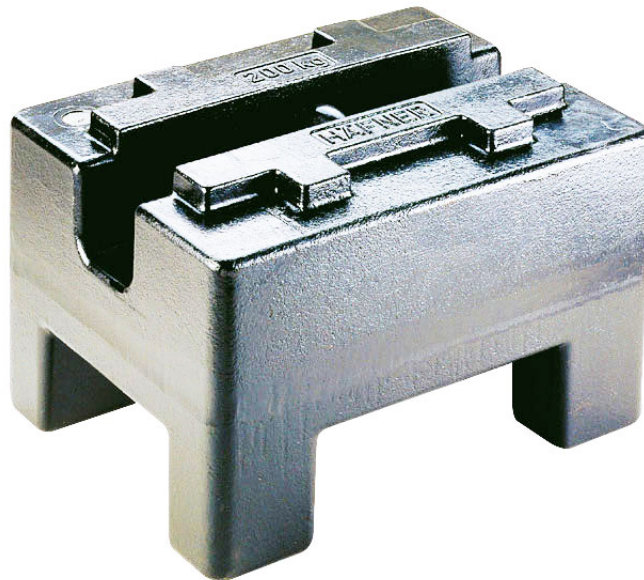

M1 Mass Standard - Rectangular - 100 kg

More information on the website
radwag.com/en/info,w1,7TS

The drawings, photos and graphics used are for illustrative purposes only.

Datasheet

Metrological parameters